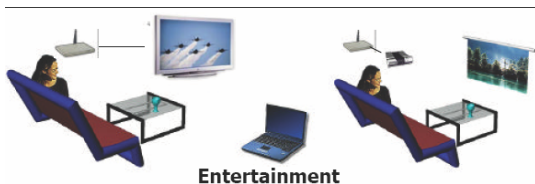

Application Diagram:

Applications: Classrooms, auditoriums, museums, houses of worship, boardrooms, digital signage